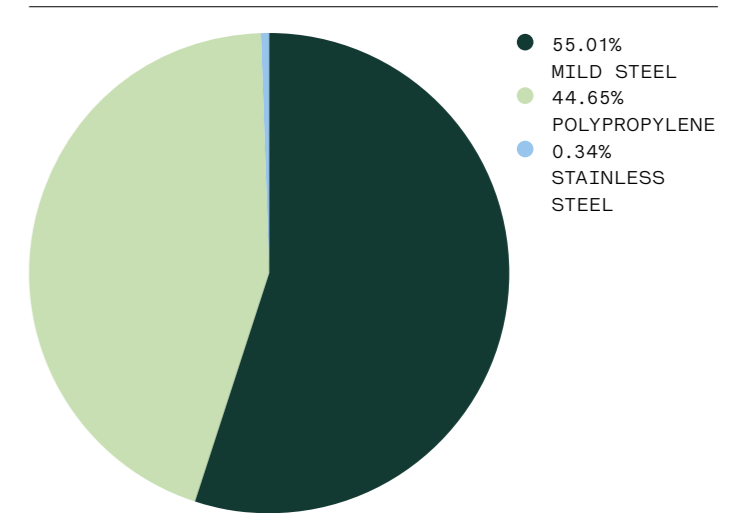

Recyclable Content

Recycled Content

Material Percentage Split

Environmental Attributes

- NaughtOne is FISP and ISO14001 certified
- FSC® certified products available upon request (FSC® C134222)
- 6.9 kg total weight
- 100% Recyclable (shell, frame and fixings)
- 33.8% Recycled Content (frame and fixings)
- SCS Indoor Advantage™ Gold ANSI / BIFMA Furniture Emissions Standard (M7.1 / X7.1-2011 R2021) and ANSI / BIFMA e-3-2019 (Credits 7.6.1, 7.6.2, 7.6.3)

These attributes can help you to achieve criteria towards LEED, BREEAM, Ska and WELL building certifications.

Enquire about this product at www.naughtone.com